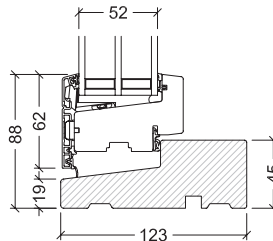

VELFAC Ribo alu casement door - thresholds

18mm / 22.5mm composite
element depth 115mm and 148mm

45mm oak
element depth 123mm and 148mm

51mm pine with aluminium tread-plate
element depth 123mm