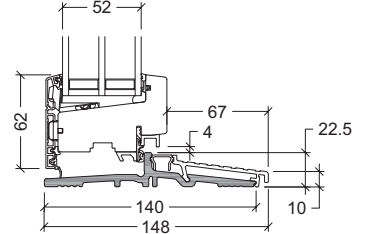

VELFAC Ribo alu casement door - thresholds

18mm / 22.5mm composite
element depth 115mm and 148mm

45mm oak
element depth 123mm and 148mm

51mm pine with aluminium tread-plate
element depth 123mm