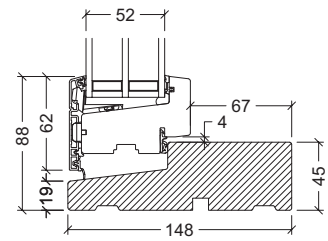

VELFAC Ribo alu casement door - thresholds

18mm / 22.5mm composite
element depth 115mm and 148mm

45mm oak
element depth 123mm and 148mm

51mm pine with aluminium tread-plate
element depth 123mm