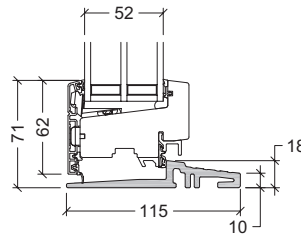

VELFAC Ribo alu casement door - thresholds

18mm / 22.5mm composite
element depth 115mm and 148mm

45mm oak
element depth 123mm and 148mm

51mm pine with aluminium tread-plate
element depth 123mm